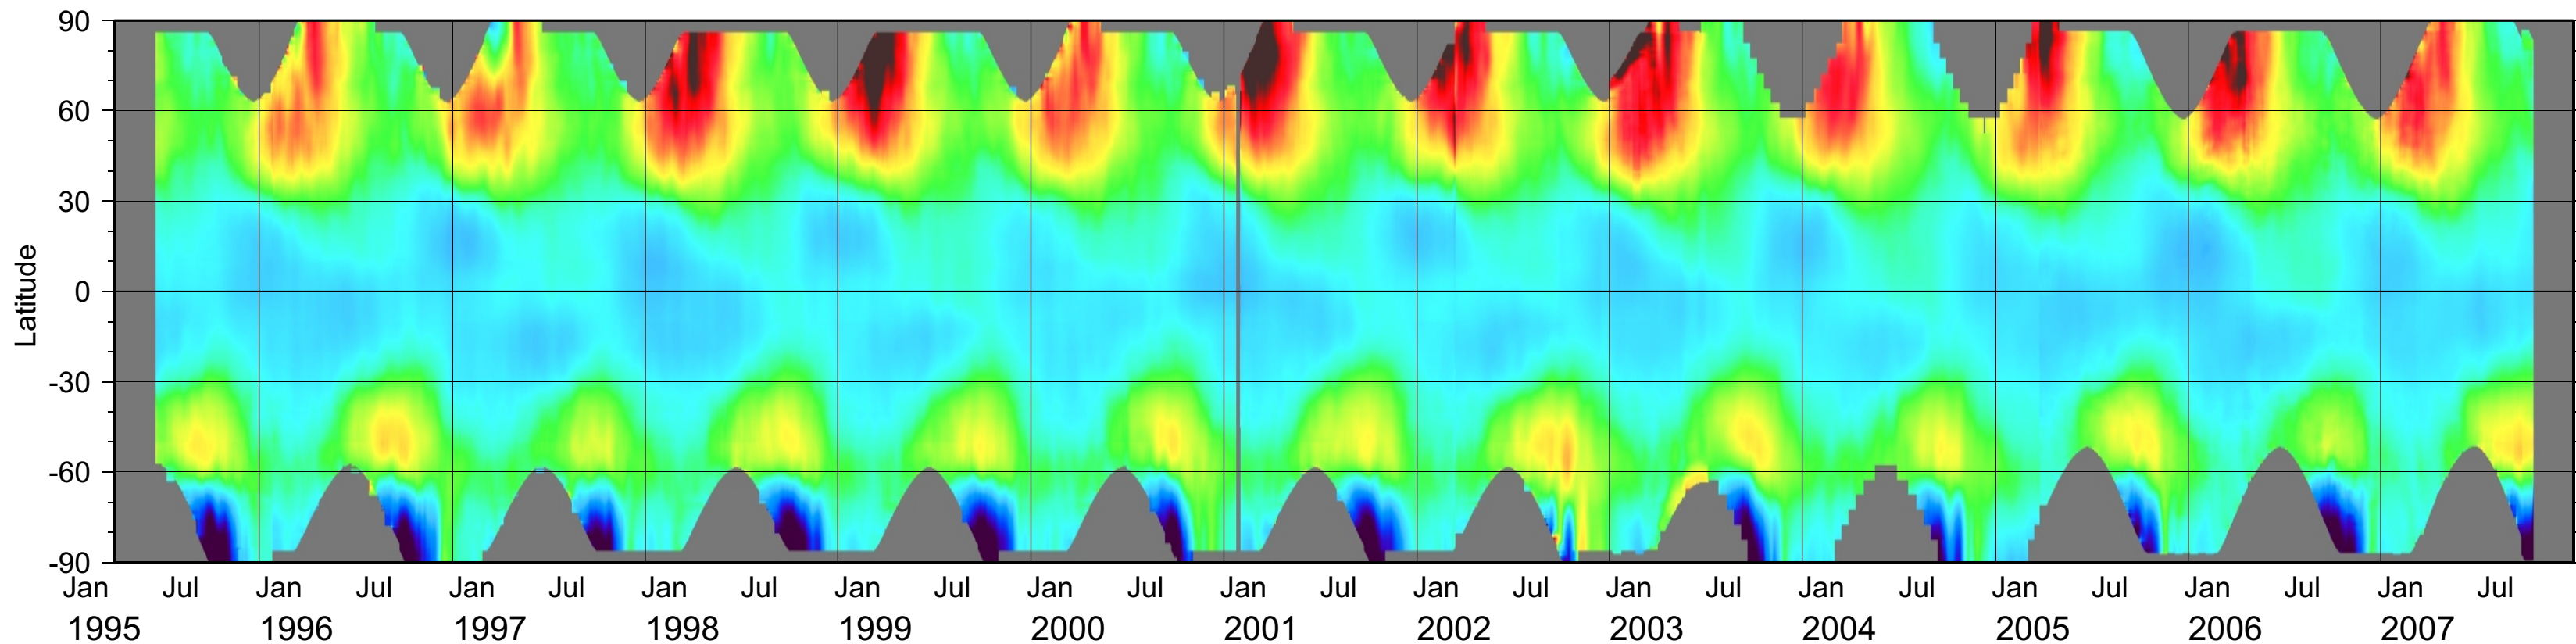

Total Ozone Monitoring by GOME, SCIAMACHY and GOME-2

Daily Zonal Mean - April 1995 to October 2007

L2 Version GDP 4

<http://wdc.dlr.de>